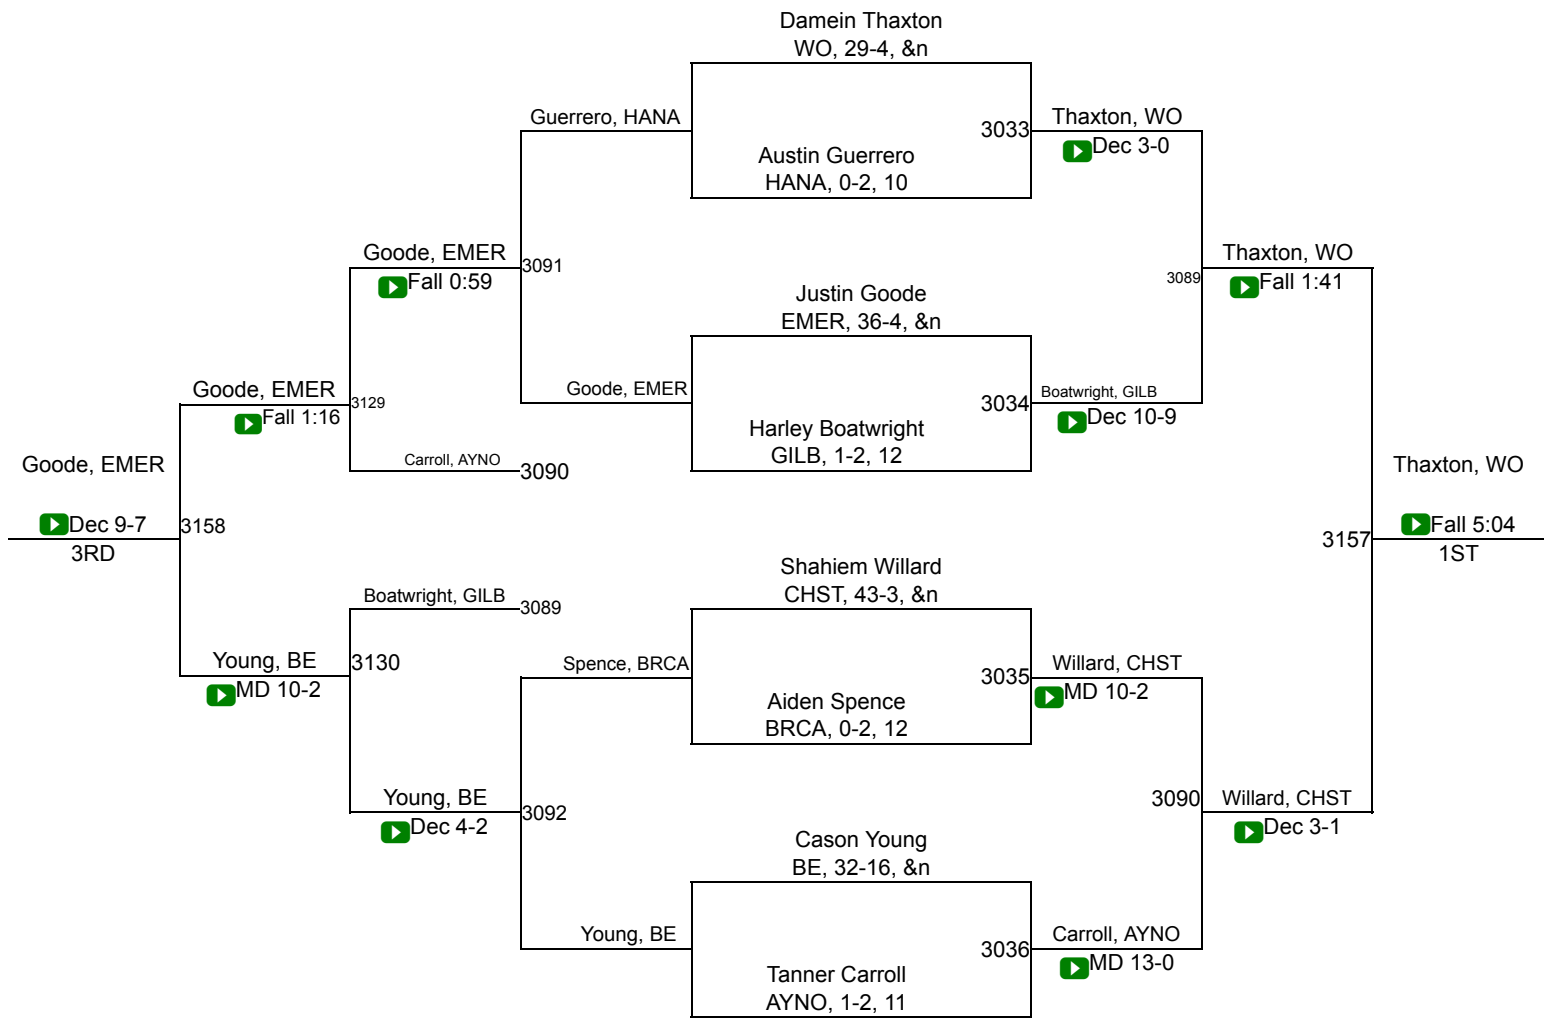

SCHSL State Championships

3A 113

SCHSL State Championships

SCHSL State Championships

SCHSL State Championships

3A 145

SCHSL State Championships

3A 160

SCHSL State Championships

3A 170

SCHSL State Championships

3A 195

SCHSL State Championships

3A 220

SCHSL State Championships