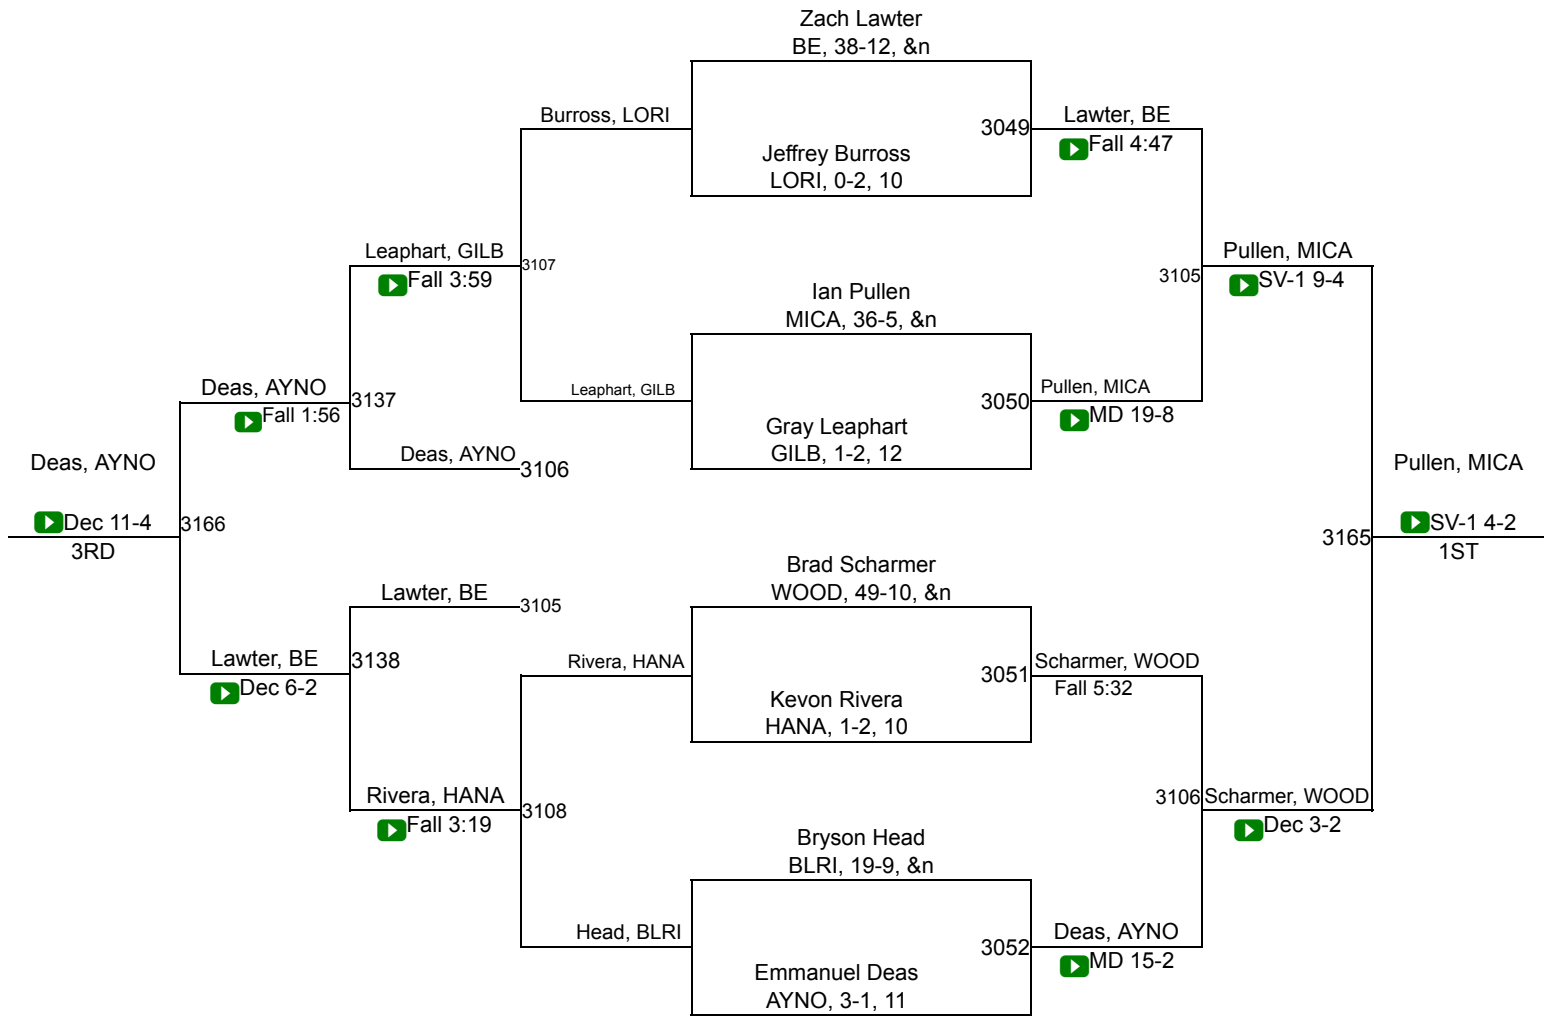

SCHSL State Championships

3A 170

SCHSL State Championships

3A 195

SCHSL State Championships

3A 220

SCHSL State Championships