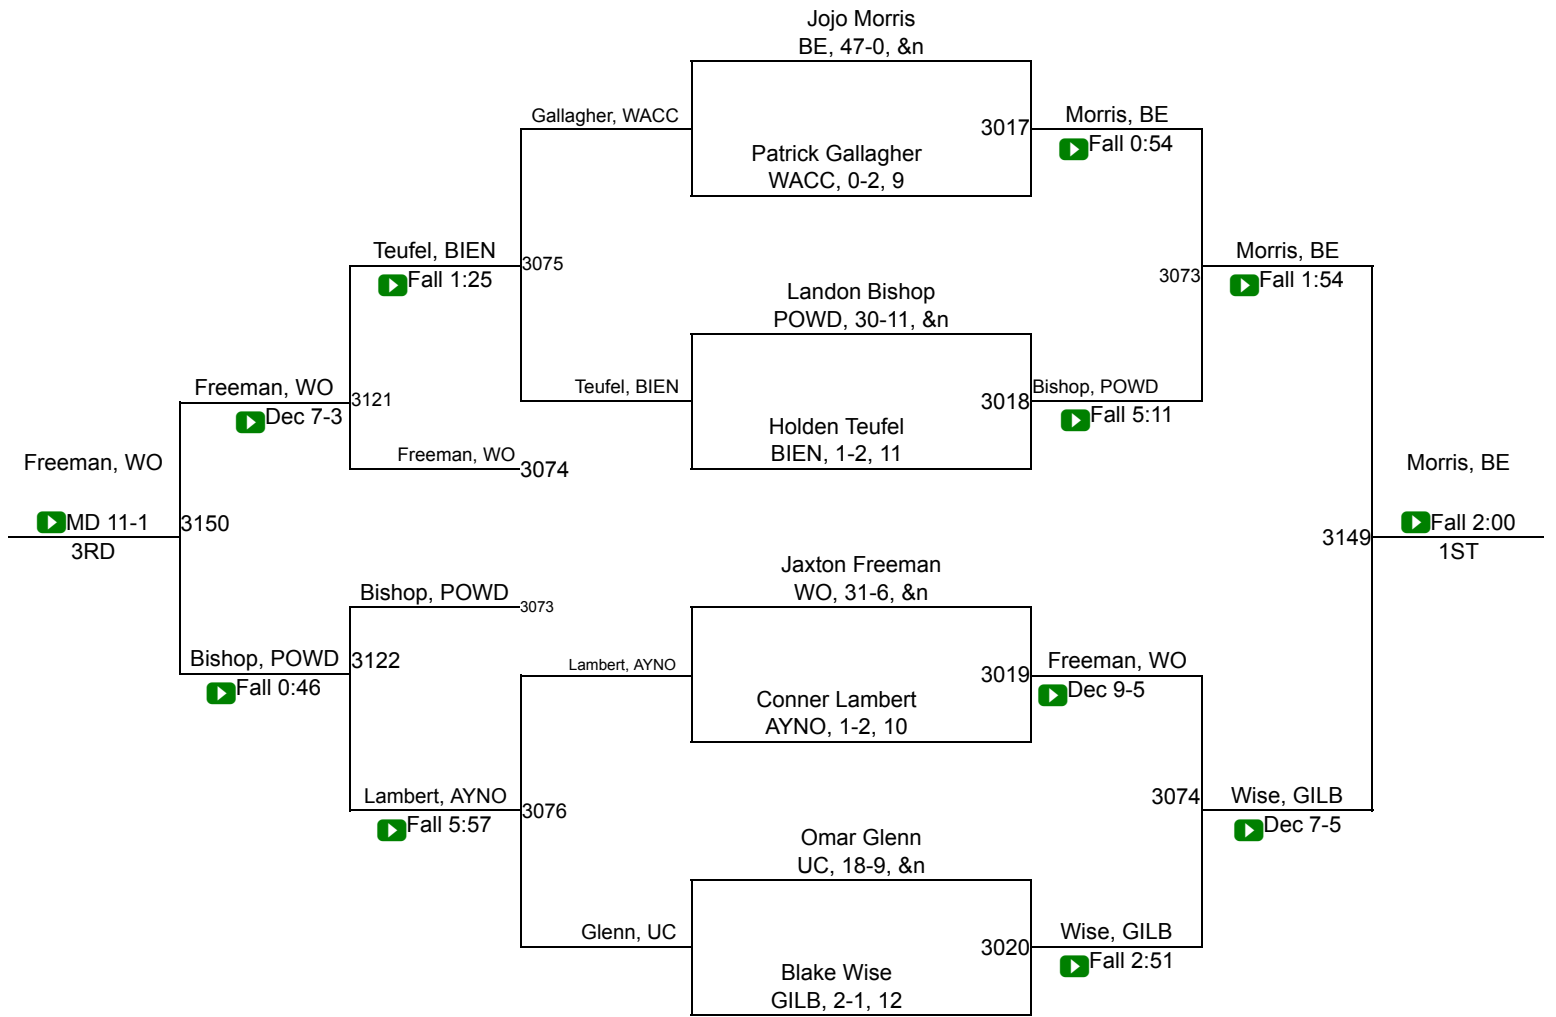

SCHSL State Championships

3A 113

SCHSL State Championships

SCHSL State Championships

SCHSL State Championships

3A 145

SCHSL State Championships

3A 160

SCHSL State Championships

3A 170

SCHSL State Championships

3A 195

SCHSL State Championships

3A 220

SCHSL State Championships