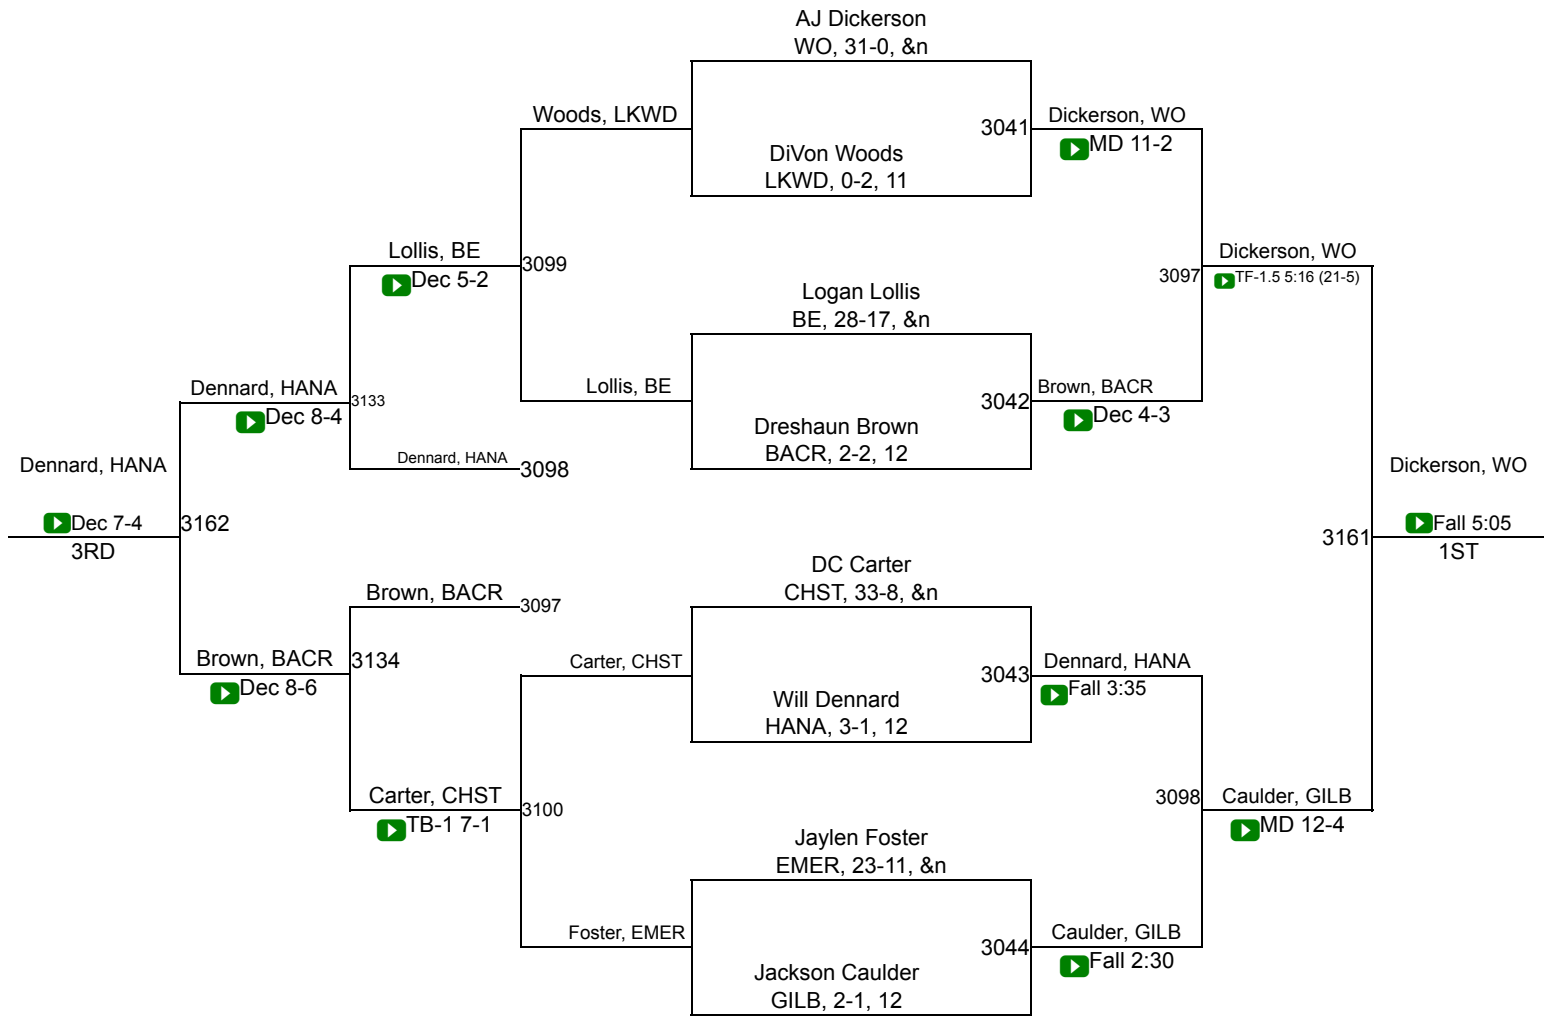

SCHSL State Championships

3A 113

SCHSL State Championships

SCHSL State Championships

SCHSL State Championships

3A 145

SCHSL State Championships

3A 160

SCHSL State Championships

3A 170

SCHSL State Championships

3A 195

SCHSL State Championships

3A 220

SCHSL State Championships