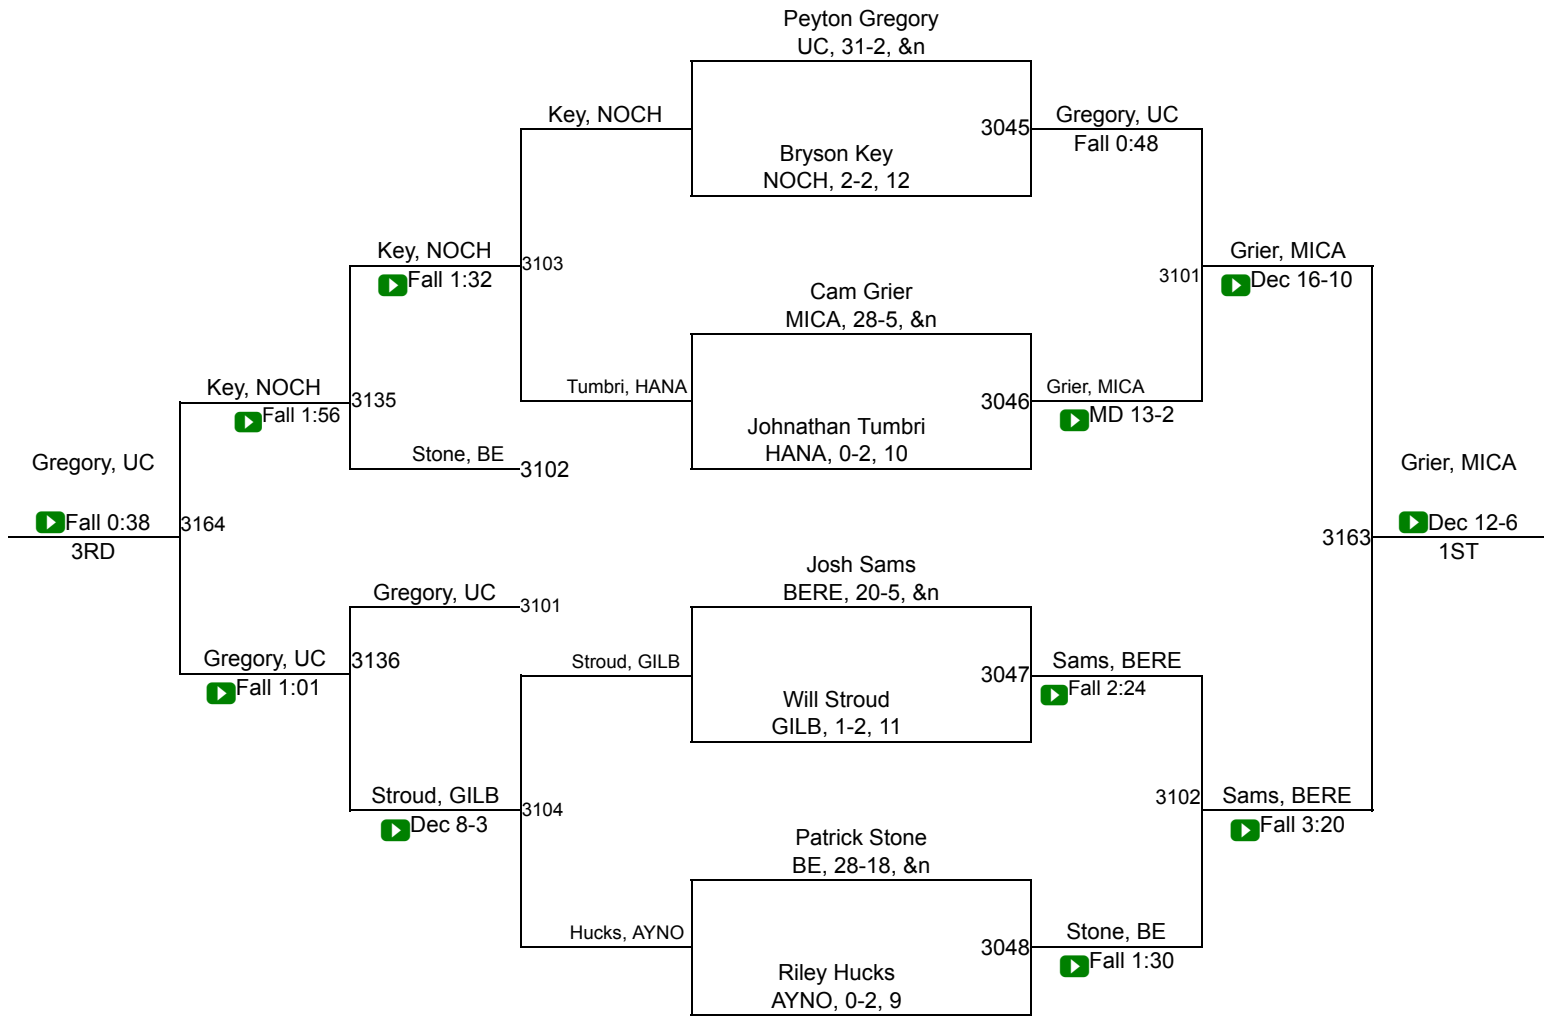

SCHSL State Championships

3A 170

SCHSL State Championships

3A 195

SCHSL State Championships

3A 220

SCHSL State Championships