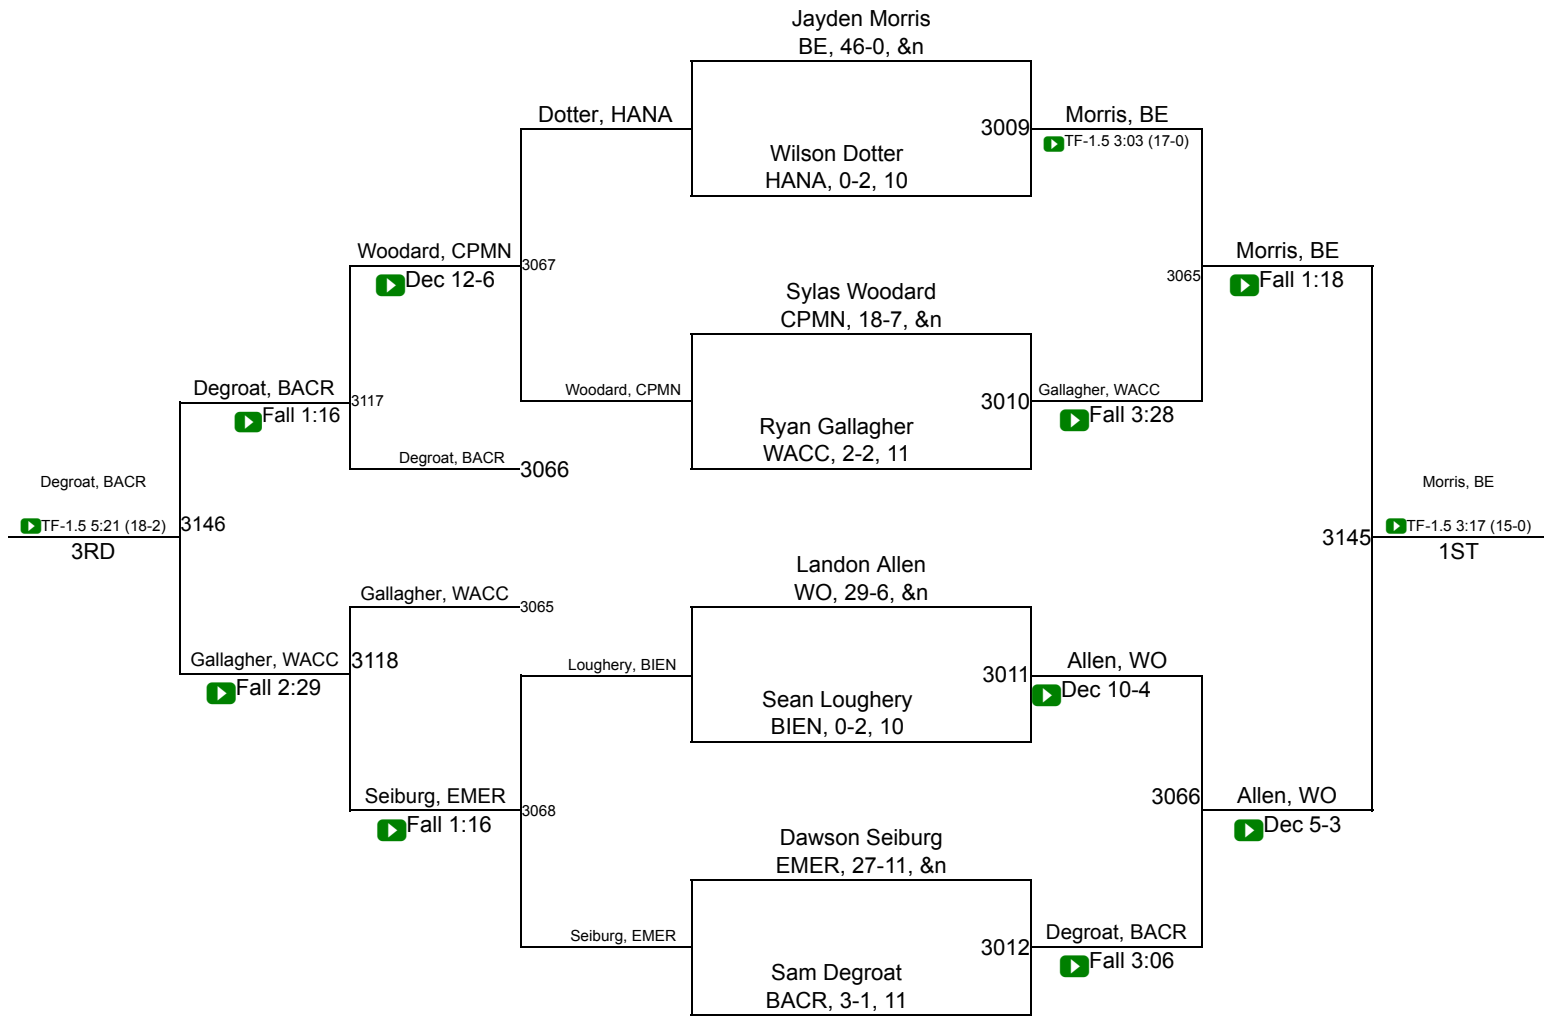

SCHSL State Championships

3A 113

SCHSL State Championships

SCHSL State Championships

SCHSL State Championships

3A 145

SCHSL State Championships

3A 160

SCHSL State Championships

3A 170

SCHSL State Championships

3A 195

SCHSL State Championships

3A 220

SCHSL State Championships