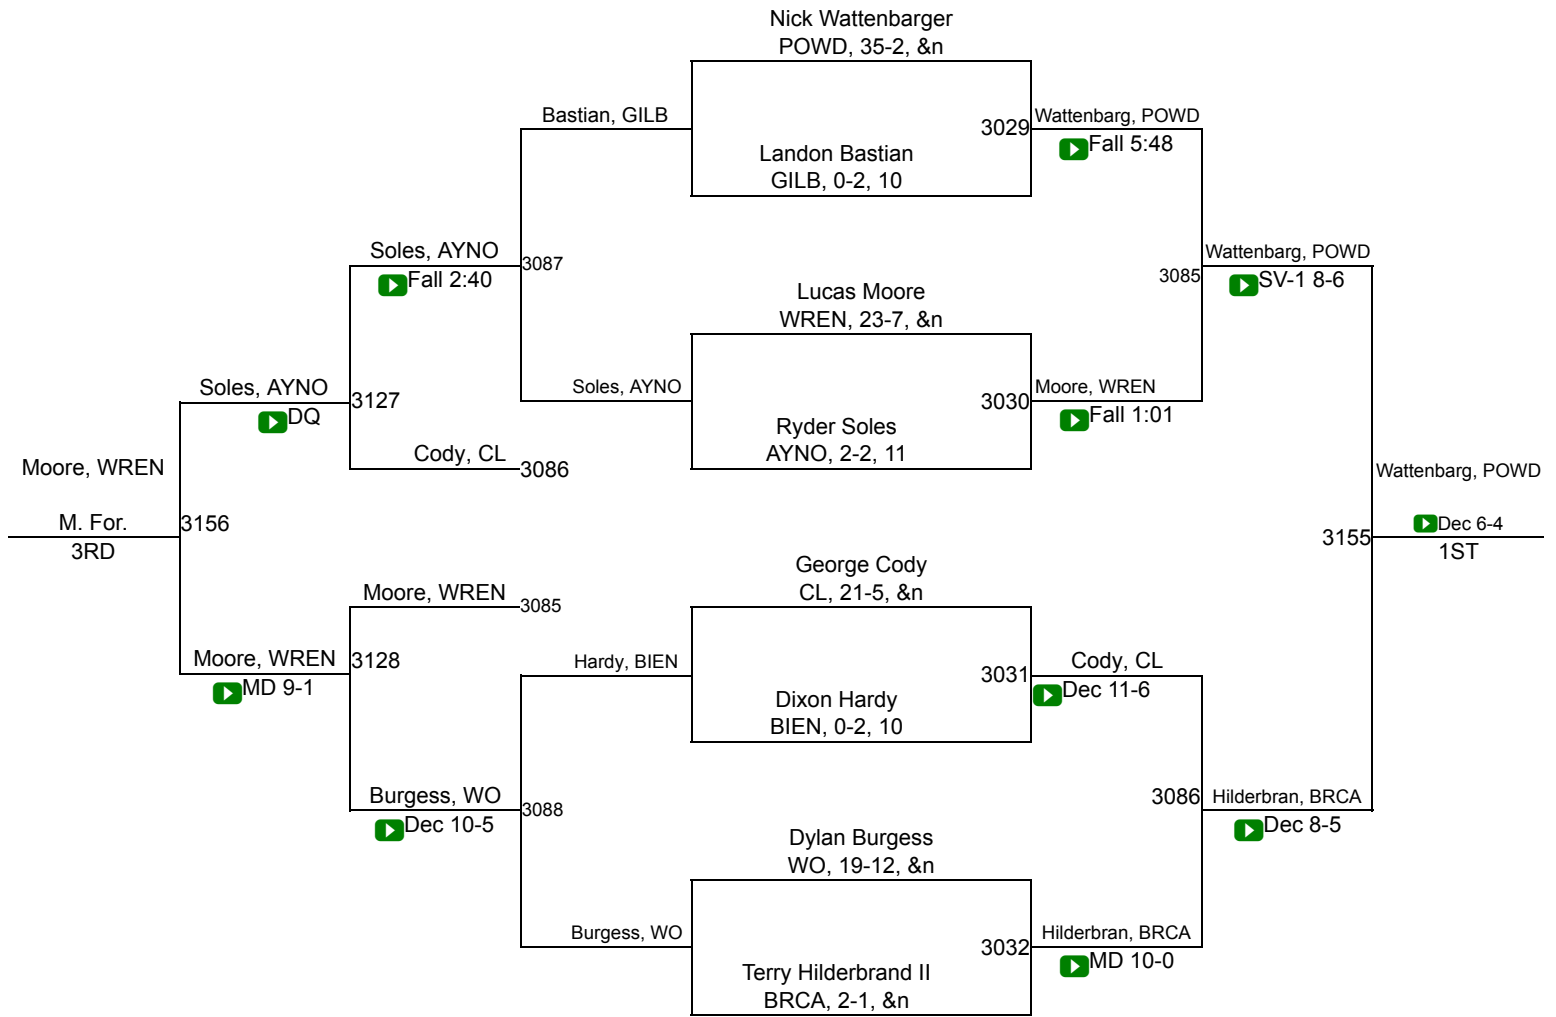

SCHSL State Championships

3A 113

SCHSL State Championships

SCHSL State Championships

SCHSL State Championships

3A 145

SCHSL State Championships

3A 160

SCHSL State Championships

3A 170

SCHSL State Championships

3A 195

SCHSL State Championships

3A 220

SCHSL State Championships