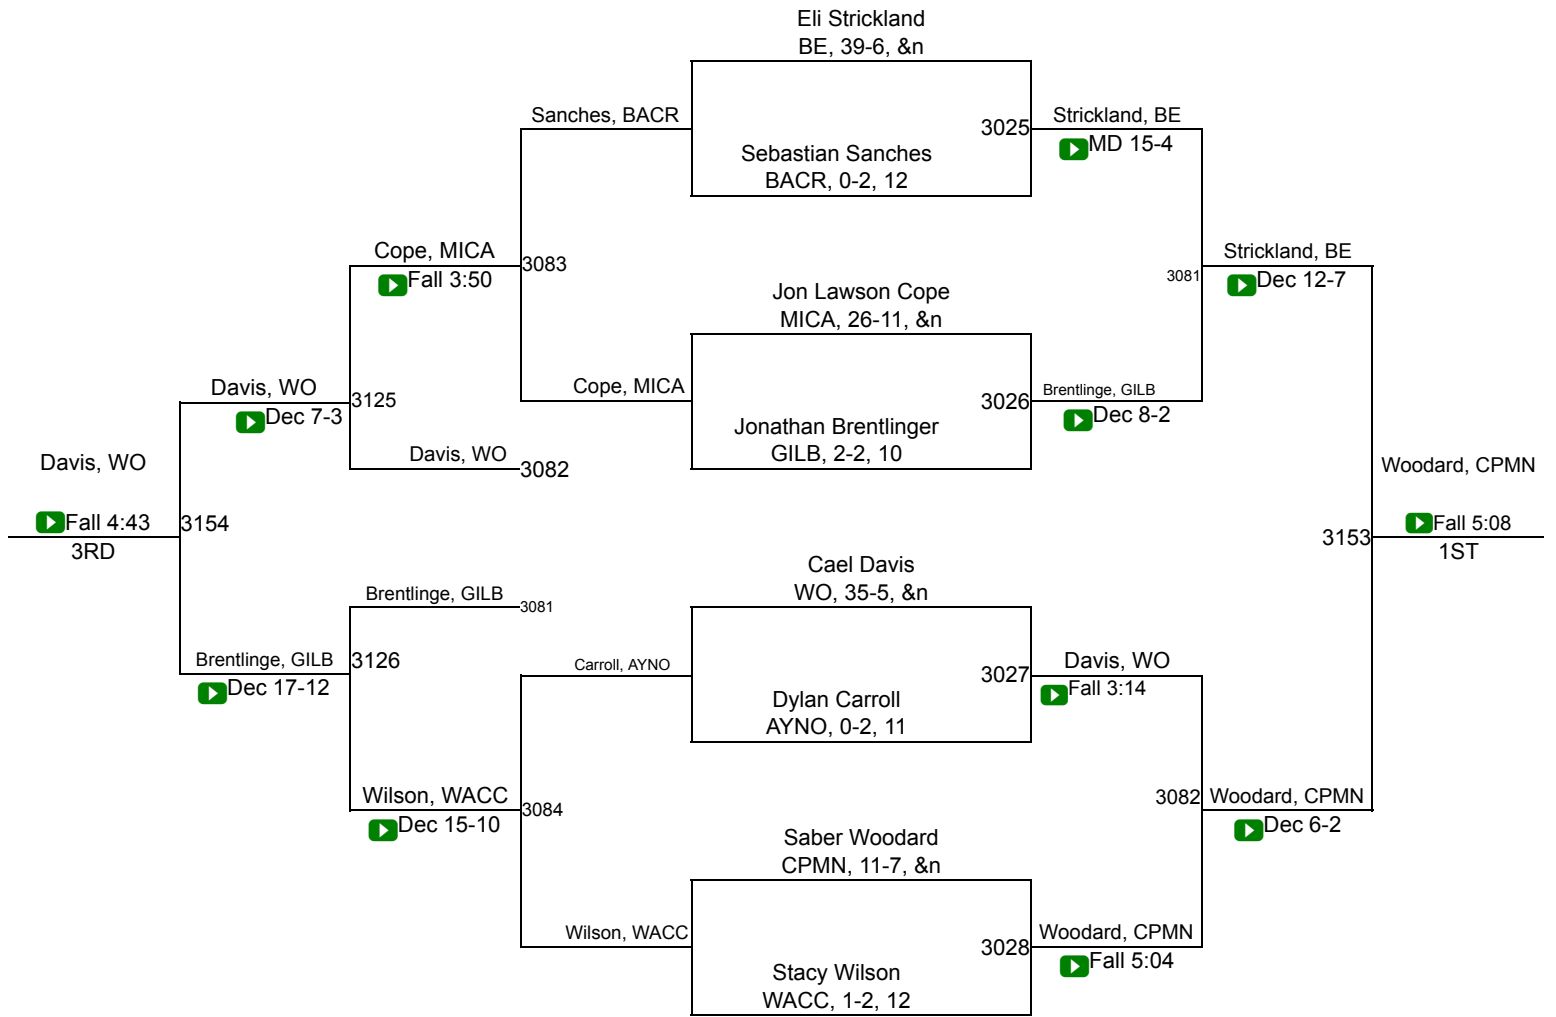

SCHSL State Championships

3A 113

SCHSL State Championships

SCHSL State Championships

SCHSL State Championships

3A 145

SCHSL State Championships

3A 160

SCHSL State Championships

3A 170

SCHSL State Championships

3A 195

SCHSL State Championships

3A 220

SCHSL State Championships